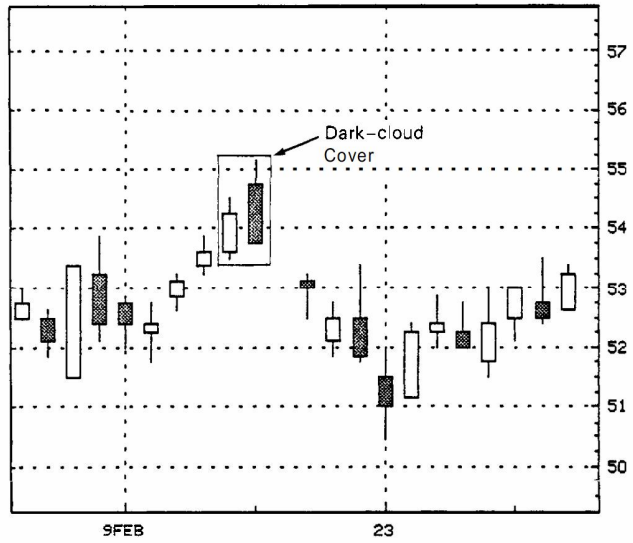

EXHIBIT 4.26. Crude Oil—July 1990, Daily (Dark-cloud Cover)

Online School Solarium Capital Stock

www.onlinesscs.com

info@onlinesscs.com

fxpmw_trader@yahoo.com

09217803634

abcBourse.ir

@abcBourse_ir

مرجع آموزش بورس

بازنشر:

Dark – Cloud-Cover

EXHIBIT 4.27. S&P—June 1990 (Dark-cloud Covers)

EXHIBIT 4.28. Bristol Myers—1990, Daily source: Bloomberg L.P.

EXHIBIT 4.29. Piercing Pattern

Online School Solarium Capital Stock