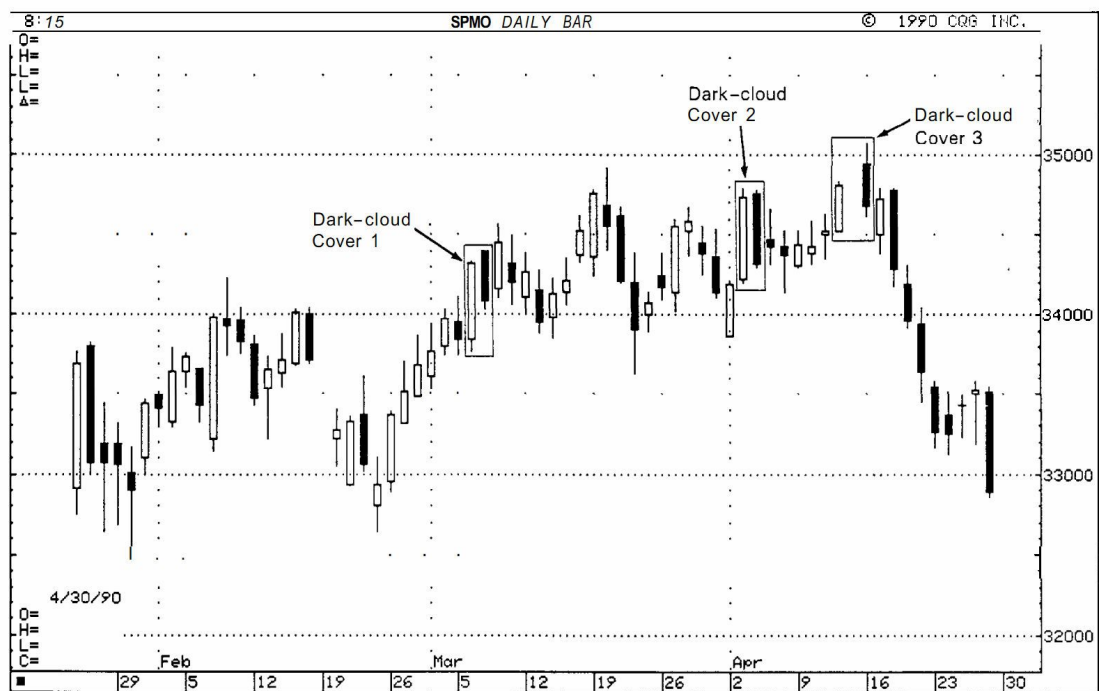

مرجع آموزش بورس

بازنشر:

Dark – Cloud-Cover

EXHIBIT 4.27. S&P—June 1990 (Dark-cloud Covers)

EXHIBIT 4.28. Bristol Myers—1990, Daily source: Bloomberg L.P.

EXHIBIT 4.29. Piercing Pattern

Online School Solarium Capital Stock